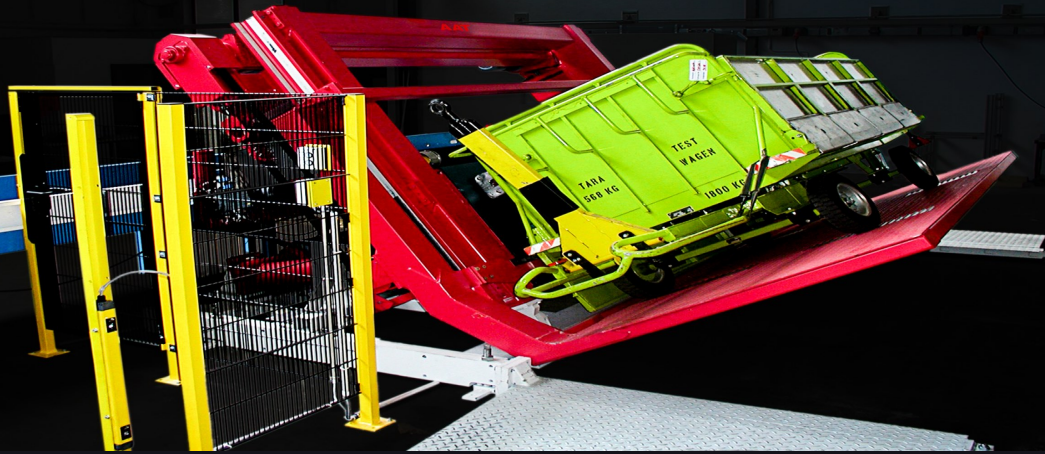

ABULS MK1

AAT[®]
Automation GmbH

Automated Baggage UnLoading System

- Space consumption:
4x4 m, incl. platform for cart
(without ramp)
- Offloading time:
< 5 min

ABULS - A full automated
baggage unloading system